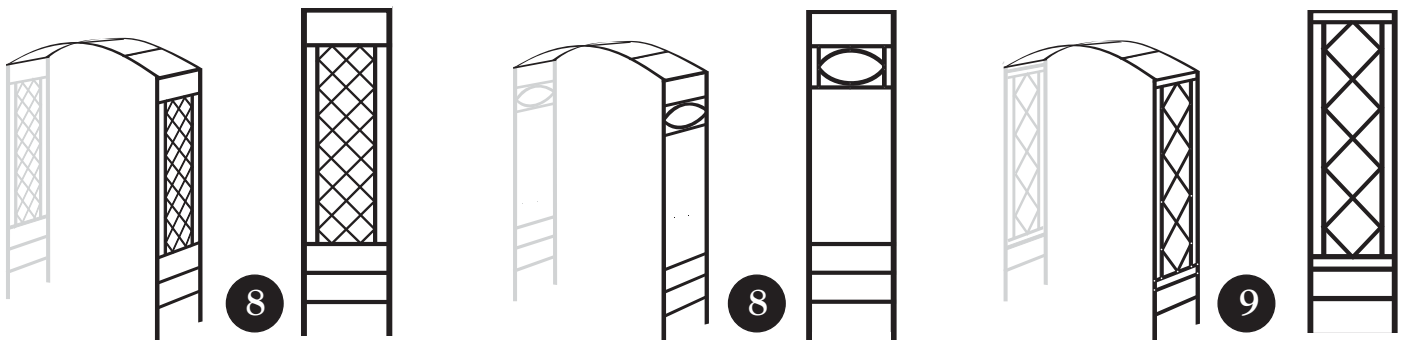

# A wide range of options or customed designed to your special requirements

Standard colours are Black, Brunswick Green and Primrose  
(A wider selection of colours is available on request)

## The versatile arch

Our arch may become a tunnel of arches or with the simple addition of a bench seat and lattice panel can become an arbour.